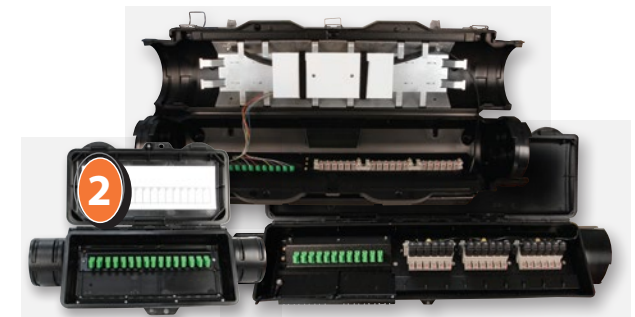

1 Fiber Rackmount Series

2 Aerial Terminals

3 Fiber Distribution Hub Modular Pole/Pad Mount (FDH)

4 Fiber Distribution Hubs (FDH)

5 Fiber Entrance Terminals (FETs)

6 Fiber Distribution Terminal (FDT)

7 Fiber Interface Slack Storage (FISS)