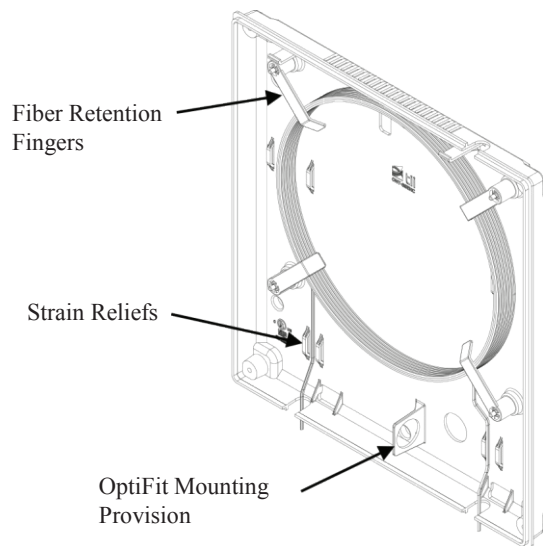

Features

Figure 1