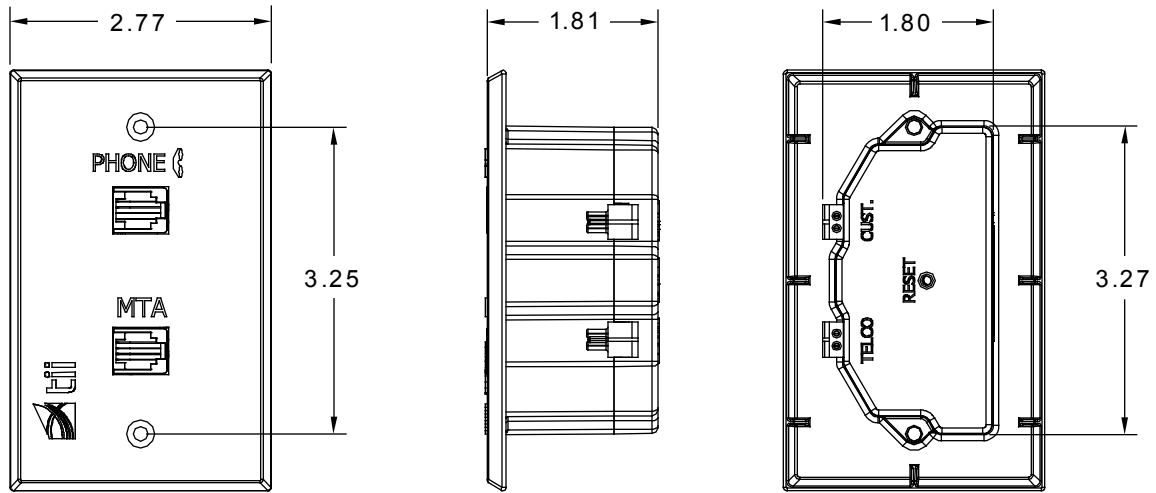

SVWJ

Dimensions are in Inches

SPECIFICATIONS

Operating Voltage Range	40-60 Volts DC
Ringing Voltage	60-90 Volts AC
Turn On Current	12 mA
Operating Current	< 3 mA
IDC Termination Gauge	#26-22
Operating Temperature	-40 to 60° C
Switch Reset*	Momentary Push Button
SURGE PROTECTION	
Clamping Voltage	270-350 Volts
Surge Life: 100 A (50 A each side) 10/100 μs	100 Operation Minimum
Surge Life: 10 A (10 A both sides) 10/1000 μs	1500 Operation Minimum
Input to Output Resistance	8-14 OHMS
Over Current Protection Trip Level	150 mA Minimum

ORDERING INFORMATION

Model No.	Description	Standard Pkg.
SVWJ	Switchable Voice NID – MDU Wall Plate	20 pieces - 0.156 lbs.