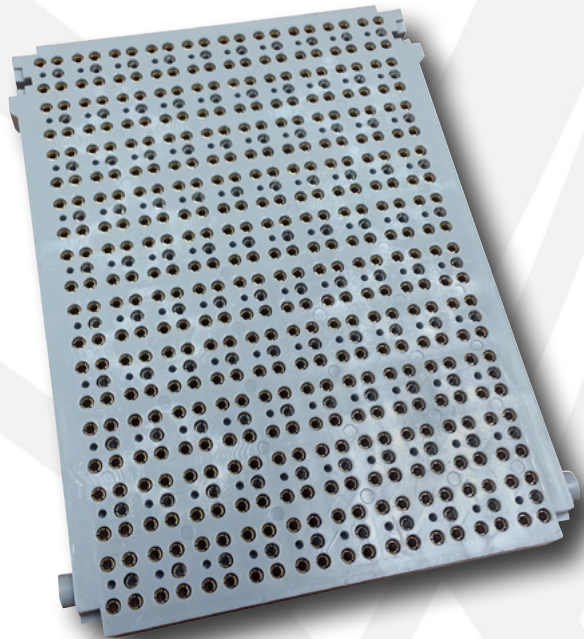

P307

Wire Wrap Connector Block

Designed for Use In Integrated
Cabinets and Distribution Frames

xDSL Compatible

Customized Input and Output
Options Available

Telcordia GR-2916 Compliant

UL 497 Listed

The P307 VDSL connector block is a powerful solution for protecting outside plant cables for voice, data, and video signals. It is designed to provide space savings and improved economy. The front face of the P307 VDSL connector block has room for 100 industry standard 5-pin plug in protector units arranged in a 10 x 10 configuration.

KEY PRODUCT BENEFITS

- ▶ Available loaded with choice of xDSL, Gas Tube, Solid State, or Hybrid Delta protector modules
- ▶ xDSL compatible
- ▶ Compact, lightweight design
- ▶ Designed for use in integrated cabinets and distribution frames
- ▶ Gold plated contacts
- ▶ Clearly marked protector positions
- ▶ Customized input and output options available
- ▶ Outside plant side of connector is wired with four 24 AWG CAT5e cable stubs