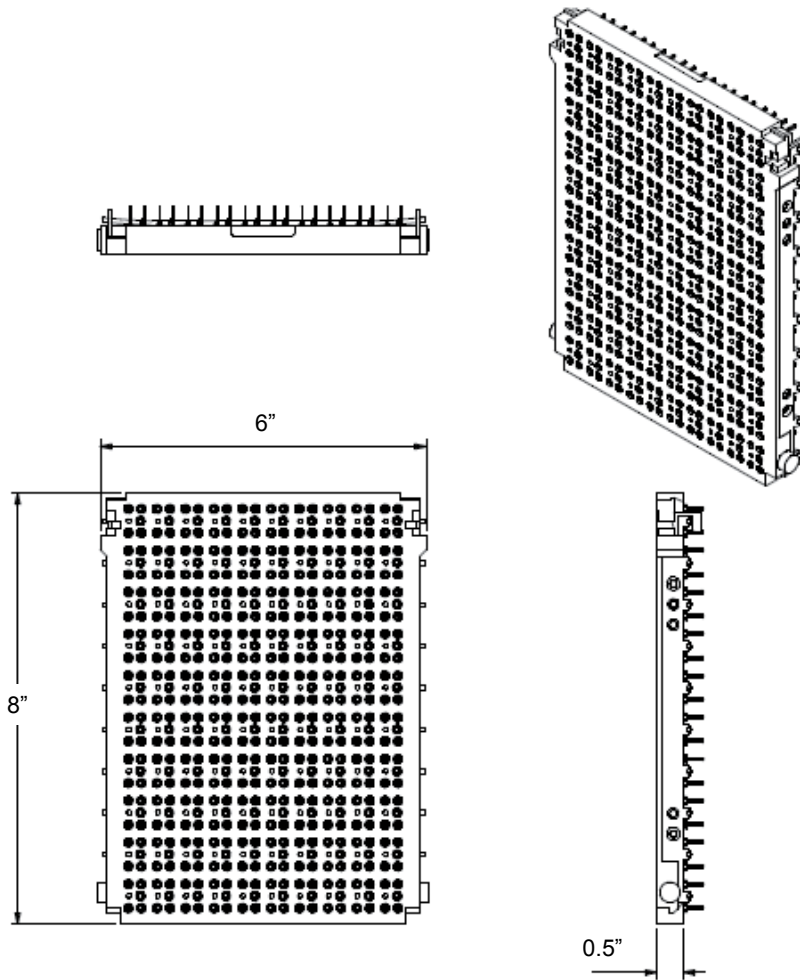

P307

Wire Wrap Connector Block

Designed for Use In Integrated
Cabinets and Distribution Frames

xDSL Compatible

Customized Input and Output
Options Available

Telcordia GR-2916 Compliant

UL 497 Listed

The P307 VDSL connector block is a powerful solution for protecting outside plant cables for voice, data, and video signals. It is designed to provide space savings and improved economy. The front face of the P307 VDSL connector block has room for 100 industry standard 5-pin plug in protector units arranged in a 10 x 10 configuration.

www.tiitech.com

Dimensions are in Inches

ORDERING INFORMATION

P307	XXXX	—	X	X	X	—	X	X	X
Model No.	Pin-Out		Connector Type	OSP or Field Cable Type	Stub Length*		Connector Type	Equipment Side Cable Type	Stub Length*