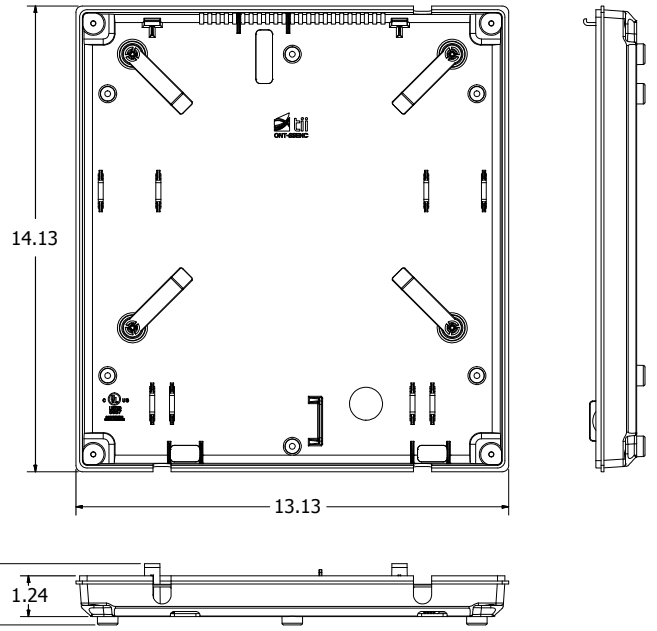

Flexible Component  
Mounting Scheme  
Supports a Variety of ONTs  
and Power Adapters

ONT-ENC-LA shown with typical FTTP components (not included)

The ONT-ENC-LA is an indoor enclosure designed to hold the components of a typical Fiber to the Home installation including Indoor Optical Network Terminal, Power Adapter, and Tii's 68M-2-2T Connectivity Block. It is designed to mount to a wall, or directly on top of an optional slack storage enclosure, Tii model ONT-SSENC-LA, which can accommodate greater than 50 ft. of flat drop fiber with adjustable fiber retention fingers. The design constrains "springy" drop cable in a way that maintains a bend radius greater than 6 inches.

The ONT-ENC-LA provides a flexible component mounting scheme to support a variety of ONTs and Power Adapters, and is designed to ensure a proper thermal environment for active components using vents and spacing for ample airflow. An adjustable mechanism is provided to allow mounting of any future ONT up to 9 x 9 x 2.5 inches. The enclosure provides integrated cable management and strain relief features for interior and exterior cables.

# ONT-ENC-LA

**ONT-ENC-LA**

**ONT-SSENC-LA**

*Dimensions are in Inches*

## ORDERING INFORMATION

Model No.	Description	Standard Pkg.
<b>ONT-ENC-LA</b>	ONT Enclosure - Light Almond	5 ea. 16" x 16" x 9" - 17 lbs.
<b>ONT-SSENC-LA</b>	Optical Network Terminal Slack Storage Tray for ONT-ENC - Light Almond	5 ea. 14" x 15" x 9" - 7 lbs.