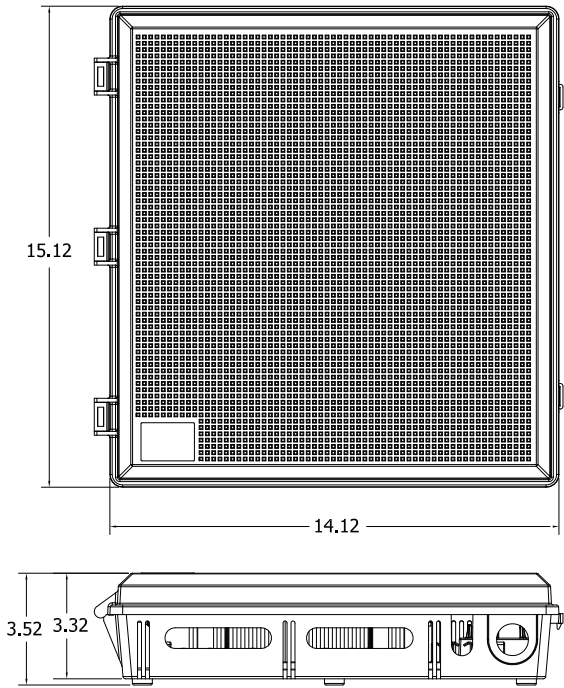

Flexible Component  
Mounting Scheme  
Supports a Variety of ONTs  
and Power Adapters

ONT-ENC-LA shown with typical FTTP components (not included)

The ONT-ENC-LA is an indoor enclosure designed to hold the components of a typical Fiber to the Home installation including Indoor Optical Network Terminal, Power Adapter, and Tii's 68M-2-2T Connectivity Block. It is designed to mount to a wall, or directly on top of an optional slack storage enclosure, Tii model ONT-SSENC-LA, which can accommodate greater than 50 ft. of flat drop fiber with adjustable fiber retention fingers. The design constrains "springy" drop cable in a way that maintains a bend radius greater than 6 inches.

The ONT-ENC-LA provides a flexible component mounting scheme to support a variety of ONTs and Power Adapters, and is designed to ensure a proper thermal environment for active components using vents and spacing for ample airflow. An adjustable mechanism is provided to allow mounting of any future ONT up to 9 x 9 x 2.5 inches. The enclosure provides integrated cable management and strain relief features for interior and exterior cables.

### KEY PRODUCT BENEFITS

- ▶ Aesthetically pleasing for Indoor use
- ▶ Matches the look and feel of Tii's ONT-SSENC-LA
- ▶ Mounts directly to wall, or on top of fiber slack storage unit ONT-SSENC-LA
- ▶ Mounting provision for hardened fiber connector to SC Adapter (not included)
- ▶ Integrated Fiber slack storage for bend insensitive fiber jumper to ONT
- ▶ Integrated cable management and strain relief features for cable entry/exit ports
- ▶ Adjustable ONT mounting scheme accommodates any ONT up to 9 x 9 x 2.5 inches without the use of tools
- ▶ Supports mounting of multiple Power Adapters
- ▶ Integrated routing channel and strain relief for PA power/alarm cable
- ▶ Design optimized with vents for thermal management

# ONT-ENC-LA

**ONT-ENC-LA**

**ONT-SSENC-LA**

*Dimensions are in Inches*