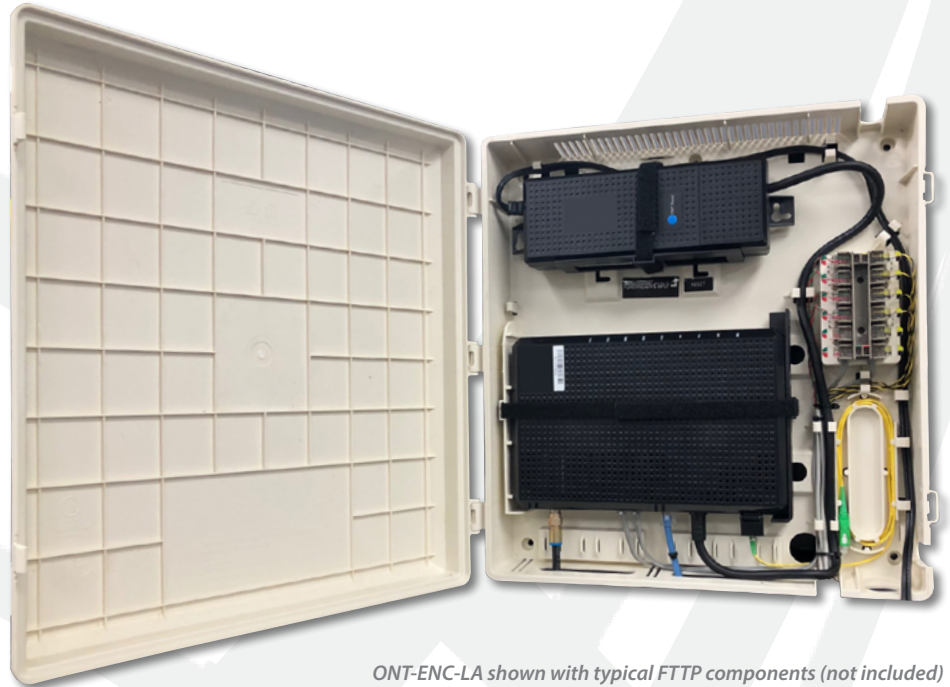

## *Optical Network Terminal Enclosure*

Enclosure to Hold  
ONT, Power Adapter and  
Tii's 68M-2-2T  
Connectivity Block

Aesthetically  
Pleasing Design

Mounts to Wall or on  
Top of Optional Fiber Slack  
Storage Unit ONT-SSENC-LA

Flexible Component  
Mounting Scheme  
Supports a Variety of ONTs  
and Power Adapters

ONT-ENC-LA shown with typical FTTP components (not included)

The ONT-ENC-LA is an indoor enclosure designed to hold the components of a typical Fiber to the Home installation including Indoor Optical Network Terminal, Power Adapter, and Tii's 68M-2-2T Connectivity Block. It is designed to mount to a wall, or directly on top of an optional slack storage enclosure, Tii model ONT-SSENC-LA, which can accommodate greater than 50 ft. of flat drop fiber with adjustable fiber retention fingers. The design constrains "springy" drop cable in a way that maintains a bend radius greater than 6 inches.

The ONT-ENC-LA provides a flexible component mounting scheme to support a variety of ONTs and Power Adapters, and is designed to ensure a proper thermal environment for active components using vents and spacing for ample airflow. An adjustable mechanism is provided to allow mounting of any future ONT up to 9 x 9 x 2.5 inches. The enclosure provides integrated cable management and strain relief features for interior and exterior cables.