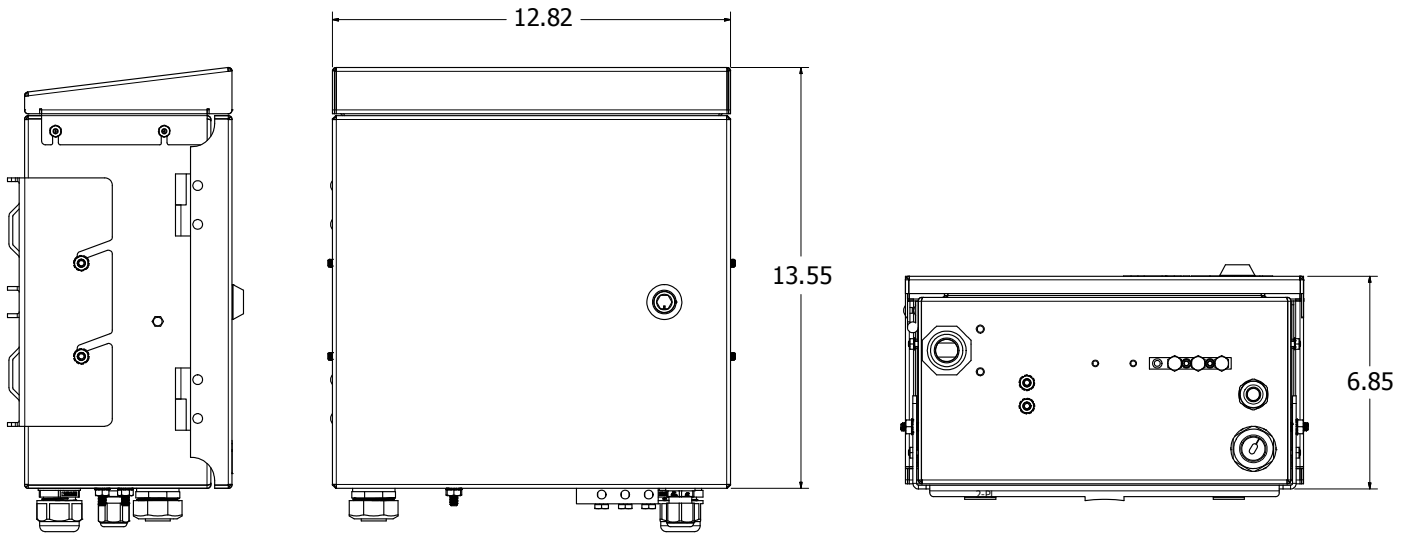

Toll Free: 888.844.4720

sales@tiitech.com

OC-ONT

Dimensions are in Inches

ORDERING INFORMATION

OC-ONT	X	X	X
	Back Plate Type	Protector	Latch Type
	1 = STD ONT/PA <i>Call for custom plate options</i>	N = None 1 = 372S-4G	1 = 216 Tool 2 = Key Lock