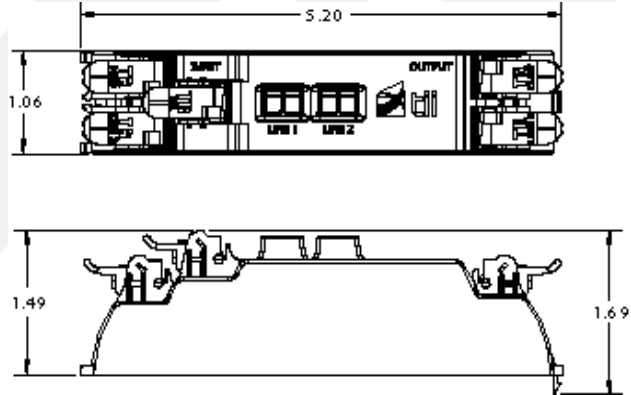

tii SVN-12

tii SVN-12

Dimensions are in Inches
(Not to Scale)

ACCESSORIES

tii 89 Two-Way Switching Module

ORDERING INFORMATION

Model No.	Description
tii SVN-12	Up to Twelve Pair Switchable Voice NID Adapter Panel
tii 89	Two-Way Switching Module