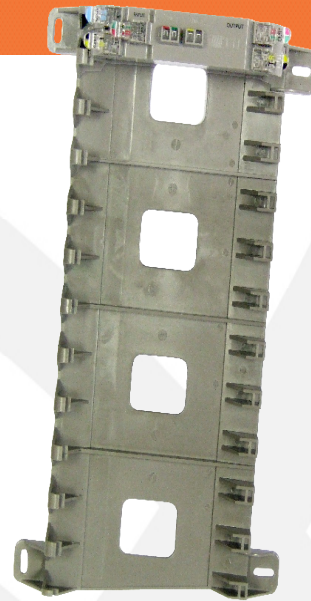

tii SVN-12

Switchable Voice NID Adapter Panel

Used in Conjunction with tii 89 Two-Way Switchable Voice Modules

Easily Mountable on Flat Surface

Accommodates up to Twelve tii 89 Modules

tii SVN-12

The tii SVN-12 Switchable Voice NID Adapter Panel is molded of flame retardant plastic resin and is designed to accommodate up to twelve tii 89 Two-Way Switching Modules.

The tii 89 Two-Way Switching Modules a two-way switchable voice module with an additional line termination which utilizes two microcontrollers to switch between the telephone service providers. Once the service has been posted to the second service providers, it stays in the mode till ringing voltage appears on the first service provider.

The tii 89 Two-Way Switching Modules termination for non-switched second line. Test points are provided to test the customer lines status. The tii 89 Two-Way Switching Module easily snap into the tii SVN-12 Switchable Voice NID Adapter Panel.

KEY PRODUCT BENEFITS

tii SVN-12 Switchable Voice NID Adapter Panel

- ▶ Compact design allows multiple tii 89 Two-Way Switching Module installation for multiple dwelling units.
- ▶ Space underneath the installed tii 89 Two-Way Switching Modules provide ample space for dressing wires.
- ▶ Easily mountable using screw holes provided on the four corner of the panel.