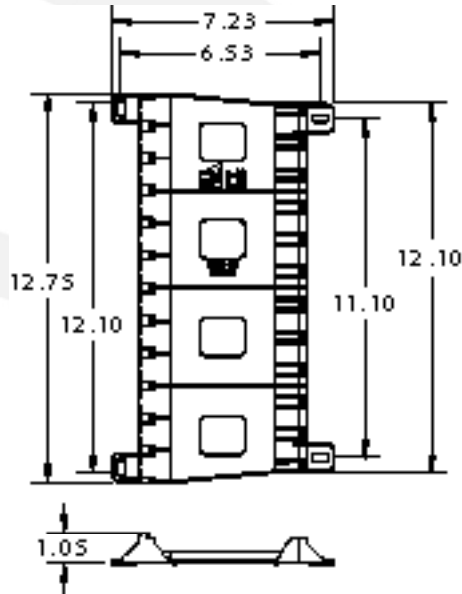

INDUSTRY STANDARDS

- ▶ Twelve pair switchable voice NID adapter panel.
- ▶ Used in conjunction with tii 89 Two-Way Switching Modules.
- ▶ Easily mountable on flat surface.
- ▶ Compact design allows connect and wire dressing.
- ▶ Accommodates up to 12 tii 89 Two-Way Switching Modules.

tii SVN-12

tii SVN-12

Dimensions are in Inches
(Not to Scale)

ACCESSORIES

tii 89 Two-Way Switching Module

ORDERING INFORMATION

Model No.	Description
tii SVN-12	Up to Twelve Pair Switchable Voice NID Adapter Panel
tii 89	Two-Way Switching Module