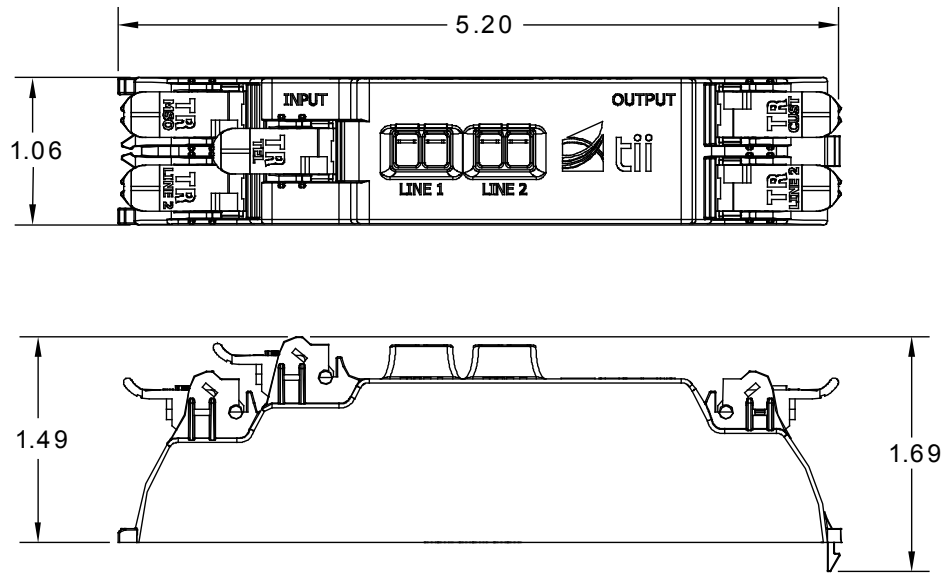

89 Module

Dimensions are in Inches

ORDERING INFORMATION

Model No.	Description
89	Two-way Switchable Voice Module