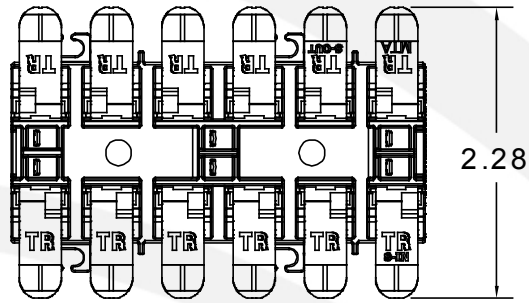

The 68M-2S-4 is designed for applications requiring more than one parallel connection for two pair service, in addition to providing connectivity to a Home Security System.

KEY PRODUCT BENEFITS

- ▶ Provides interface connection points for security systems. Each connection is identified for proper wiring
- ▶ Incorporates integral sealed test points – no additional loose test clips required
- ▶ Accommodates multiple extension connections for two line digital voice (or POTS) signals
- ▶ Terminations are made to gel-sealed insulation displacement connectors (IDC) by means of convenient tool-less rocker assemblies. Wire stripping is not required.
- ▶ Equipped with side wire looms for easy wire management
- ▶ Compact, low profile design fits into applications where space is limited
- ▶ Accepts 26 through 22 gauge solid conductor wire sizes
- ▶ Universally mounts to a suitable flat surface or within a tii indoor/outdoor wire terminal housing

INDUSTRY STANDARDS

- ▶ Listed to cUL and UL 1863

68M-2S-4

Dimensions are in Inches

ORDERING INFORMATION

Model No.	Description
68M-2S-4	Two Line Sealed Wire Terminal with Home Security Connections