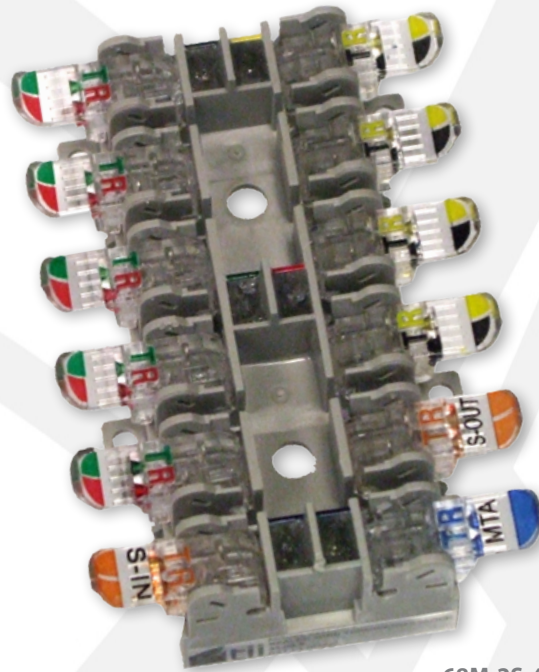

68M-2S-4

Two Line Sealed Wire Terminal with Home Security Connections

For Indoor or Outdoor Applications

Offers Multiple Extension Connections for One Digital Voice (or POTS) Line

Equipped with Integral Sealed Test Points

Convenient Security System Access Point

Utilizes Tii's Gel-Sealed IDC Tool-Less Rocker Design

CAT-6 Compliant

68M-2S-4

Tii Technologies Inc.

Corporate Headquarters:

141 Rodeo Drive
Edgewood, NY 11717
Phone: 631.789.5000 • Fax: 631.789.5063
Toll Free: 888.844.4720
sales@tiitech.com

The 68M-2S-4 is designed for applications requiring more than one parallel connection for two pair service, in addition to providing connectivity to a Home Security System.

KEY PRODUCT BENEFITS

- ▶ Provides interface connection points for security systems. Each connection is identified for proper wiring
- ▶ Incorporates integral sealed test points – no additional loose test clips required
- ▶ Accommodates multiple extension connections for two line digital voice (or POTS) signals
- ▶ Terminations are made to gel-sealed insulation displacement connectors (IDC) by means of convenient tool-less rocker assemblies. Wire stripping is not required.
- ▶ Equipped with side wire looms for easy wire management
- ▶ Compact, low profile design fits into applications where space is limited
- ▶ Accepts 26 through 22 gauge solid conductor wire sizes
- ▶ Universally mounts to a suitable flat surface or within a tii indoor/outdoor wire terminal housing

INDUSTRY STANDARDS

- ▶ Listed to cUL and UL 1863

68M-2S-4

Dimensions are in Inches

ORDERING INFORMATION

Model No.	Description
68M-2S-4	Two Line Sealed Wire Terminal with Home Security Connections