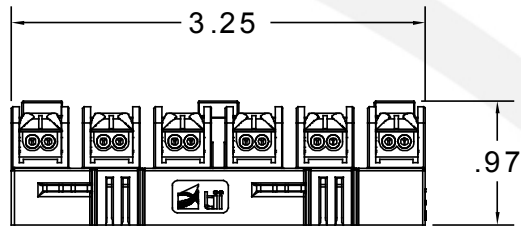

The 68M-2S-4 is designed for applications requiring more than one parallel connection for two pair service, in addition to providing connectivity to a Home Security System.

KEY PRODUCT BENEFITS

- ▶ Provides interface connection points for security systems. Each connection is identified for proper wiring
- ▶ Incorporates integral sealed test points – no additional loose test clips required
- ▶ Accommodates multiple extension connections for two line digital voice (or POTS) signals
- ▶ Terminations are made to gel-sealed insulation displacement connectors (IDC) by means of convenient tool-less rocker assemblies. Wire stripping is not required.
- ▶ Equipped with side wire looms for easy wire management
- ▶ Compact, low profile design fits into applications where space is limited
- ▶ Accepts 26 through 22 gauge solid conductor wire sizes
- ▶ Universally mounts to a suitable flat surface or within a tii indoor/outdoor wire terminal housing

INDUSTRY STANDARDS

- ▶ Listed to cUL and UL 1863

68M-2S-4

Dimensions are in Inches

ORDERING INFORMATION

Model No.	Description
68M-2S-4	Two Line Sealed Wire Terminal with Home Security Connections