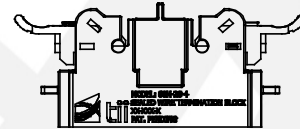

The 68M-2S-4 is designed for applications requiring more than one parallel connection for two pair service, in addition to providing connectivity to a Home Security System.

KEY PRODUCT BENEFITS

- ▶ Provides interface connection points for security systems. Each connection is identified for proper wiring
- ▶ Incorporates integral sealed test points – no additional loose test clips required
- ▶ Accommodates multiple extension connections for two line digital voice (or POTS) signals
- ▶ Terminations are made to gel-sealed insulation displacement connectors (IDC) by means of convenient tool-less rocker assemblies. Wire stripping is not required.
- ▶ Equipped with side wire looms for easy wire management
- ▶ Compact, low profile design fits into applications where space is limited
- ▶ Accepts 26 through 22 gauge solid conductor wire sizes
- ▶ Universally mounts to a suitable flat surface or within a tii indoor/outdoor wire terminal housing

INDUSTRY STANDARDS

- ▶ Listed to cUL and UL 1863

68M-2S-4

Dimensions are in Inches

ORDERING INFORMATION

Model No.	Description
68M-2S-4	Two Line Sealed Wire Terminal with Home Security Connections