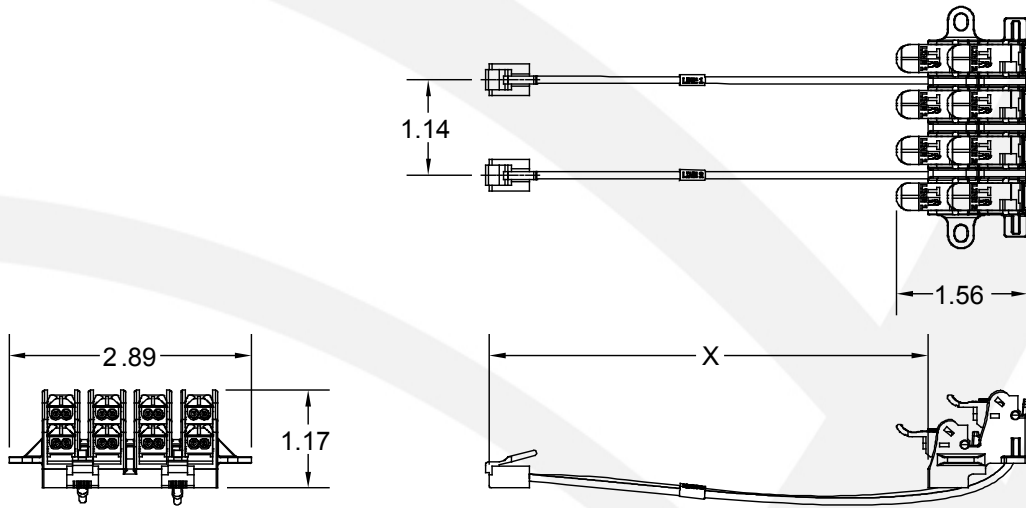

CAT-5e Compliant

Listed to UL 1863

The 62 Series Category 5e Termination Block is designed to accept cable pairs without having to pre-terminate an RJ-11. Converts cable pairs to an RJ-11 male plug end without the need for special tooling. Ideal for Fiber to the home (FTTH) ONT applications.

Av. José de Escandón y Helguera
No. 21 Ciudad Industrial
Matamoros, Tamaulipas, C.P. 87494, México
Phone: 868.812.8011 • Fax: 868.812.8025
salesmx@tiitech.com.mx

KEY PRODUCT BENEFITS

- ▶ Terminations are made to gel-sealed insulation displacement contacts (IDC) by means of convenient tool-less rocker assemblies. Wire stripping is not required
- ▶ Equipped with 2 rows of IDC connectors, broken out as 4-pair Line 1 and 4-pair Line 2. Each 4-pair of IDC connectors is terminated to 1 RJ-11 plug
- ▶ Compact, low profile design fits into applications where space is limited
- ▶ Rocker assemblies and wire leads are color coded and marked for easy recognition and installation
- ▶ Equipped with side wire looms for easy wire management
- ▶ Accepts 26 through 22 gauge solid conductor wire sizes

INDUSTRY STANDARDS

- ▶ Category-5e Compliant
- ▶ RoHS Compliant
- ▶ Listed to UL 1863

62 Series

Dimensions are in Inches

ORDERING INFORMATION

Model No.	Description	X = Cable Length
62-2-11	2 Pair, 8 Rocker Stadium Seating IDC Bridge with Two 5.25" RJ-11 Cables	5.25 +/- 0.25 inches
62-2-11RJ	2 Pair, 8 Rocker Stadium Seating IDC Bridge with Two 5.25" RJ-11 Cables (Available in bulk package only - 320 units)	5.25 +/- 0.25 inches
62-2-11ENC	2 Pair, 8 Rocker Stadium Seating IDC Bridge with Two 14" RJ-11 Cables	14.00 +/- 0.25 inches