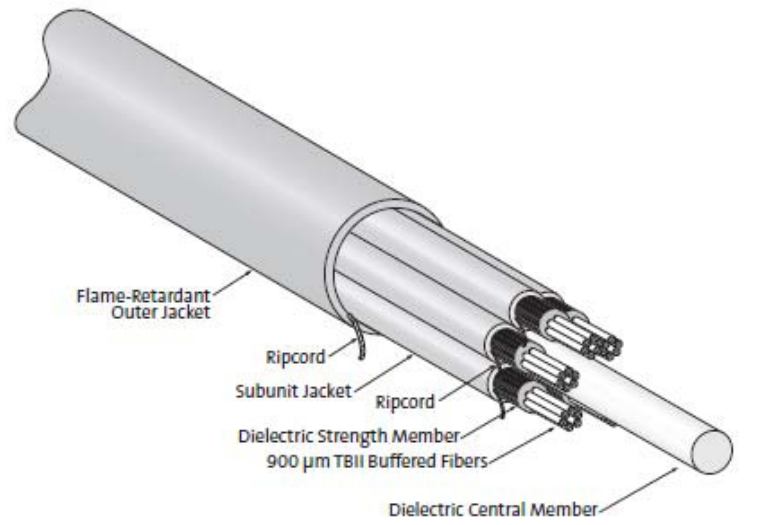

### 900um Fiber Optic Distribution Cables

Available in Single or Multi Fiber Modes

For Use Building Backbones, Horizontal Cabling, and Work Station Drops

Available in Both Riser and Plenum Rated Jackets

**Tii Technologies Inc.**

Av. José de Escandón y Helguera  
No. 21 Ciudad Industrial  
Matamoros, Tamaulipas, C.P. 87494, México  
Phone: 868.812.8011 • Fax: 868.812.8025  
salesmx@tiitech.com.mx

Tii's indoor tight buffer 900um distribution cables are designed for routing inside buildings, data centers, telecommunications rooms and work stations. Available in both Riser and Plenum rated jackets. Assemblies are factory terminated to length to save considerable time and money by eliminating the need for field terminations.

#### KEY PRODUCT BENEFITS

- ▶ 36-144 fiber distribution
- ▶ Tight buffer 900um fiber strands
- ▶ Available with pulling grip installed