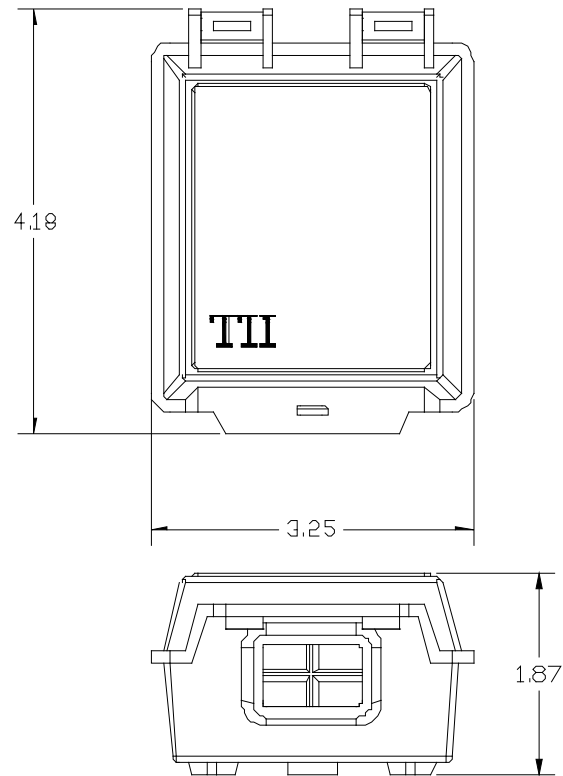

162T Series

Dimensions are in Inches

ORDERING INFORMATION

Model No.	Description	Standard Pkg.
162-0	Empty Housing with Mounting Post	
162T-1	Wire Terminal Housing Equipped with 1 69T-1, 1 Pair Input, 5 Parallel Pair Outputs Sealed Wire Terminal with Integral Sealed Test Points	50 pieces - 0.55 lbs. each
162T-2	Wire Terminal Housing Equipped with 1 69T-2, 2 Pair Inputs, 4 Parallel Pair Outputs Sealed Wire Terminal with Integral Sealed Test Points	
162T-2S	Wire Terminal Housing Equipped with One 69T-2S for Security System Wiring